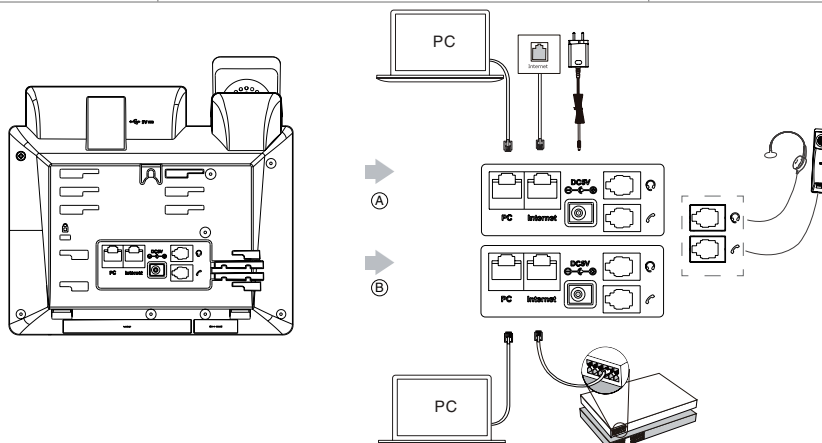

Network and Security

- IPv4/IPv6
- IP Assignment: Static/DHCP
- Proxy mode
- HTTP/HTTPS web server
- Time and date synchronization using SNTP
- Transport Layer Security (TLS)
- HTTPS certificate manager
- IEEE802.1X

- AES encryption for configuration file

Other Physical Features

- Color: Classic Grey
- External Yealink AC adapter (optional): AC 100~240V input and DC 5V/2A output
- USB output currency: 5V $\equiv$ 500mA
- Power consumption (PSU): 1.5w~4.5w
- Power consumption (PoE): 2.3W~6.0W
- Dimension (W*D*H*T): 212mm*186mm*146mm*42mm
- Operating humidity: 10~95%
- Operating temperature: -10~50°C (+14~122°F)

Package Features

- Package content:
  - Yealink MP52 IP phone
  - Handset with handset cord
  - Ethernet Cable (2m CAT5E FTP Cable)
  - Stand
  - Quick Start Guide
  - Power Adapter (Optional)
- Qty/CTN: 10 PCS
- N.W/CTN: 10.7kg
- G.W/CTN: 11.6kg
- Giftbox size: 238mm* 210mm* 103mm
- Carton Meas: 535mm* 443mm* 250mm

Compliance