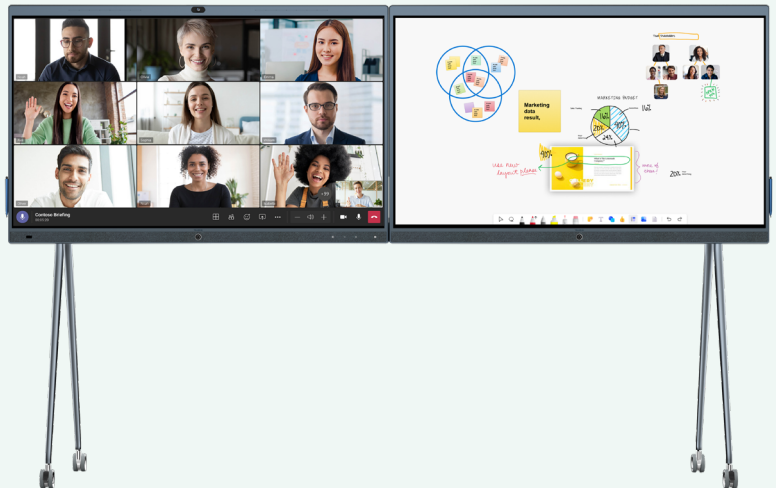

Yealink MeetingBoard is a truly all-in-one collaboration space solution that fits all meeting rooms. It consists of a 4K camera, crystal-clear speaker, full-duplex microphones, and a 65/86 inch collaboration whiteboard to provide an immersive meeting experience and allow collaboration anytime, anywhere.

Speaker Tracking

Speaker tracking frames a real-time close-up on the presenter, bringing a vivid face-to-face meeting experience and ensuring attendees are well-engaged.

Picture-in-Picture

Based on speaker Tracking, users can switch to Picture-in-Picture (PiP) mode when starting a meeting. PiP tracks and frames the speaker in an individual window, which is separate from the other window, for a panoramic view, enabling users to keep an eye on who's talking even if the speaker is seated at a distance in a medium room.

Choose between the movable floor stand, sculpted like the legs of a ballet dancer, or the wall mount.

4 universal casters allow you to move the MeetingBoard around easily.

Thanks to the single-cable setup, you can get started within minutes.

Touch Console

Fit to All Rooms

— make everywhere
a collaborative workplace

Detachable Optical PTZ Camera

Extensible in A Medium or Large Meeting Space

Movable Floor Stand

Wireless Expansion Microphones

MeetingBoard Specifications