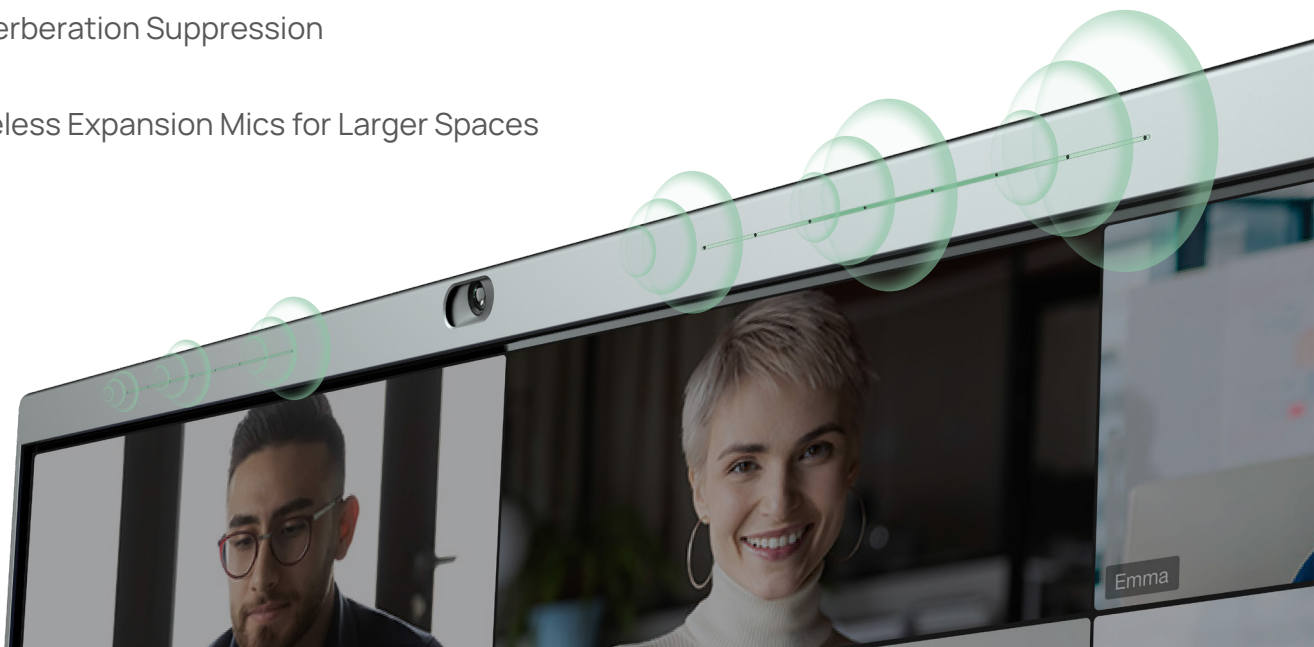

Speaker Tracking

Speaker tracking frames a real-time close-up on the presenter, bringing a vivid face-to-face meeting experience and ensuring attendees are well-engaged.

Picture-in-Picture

Based on speaker Tracking, users can switch to Picture-in-Picture (PiP) mode when starting a meeting. PiP tracks and frames the speaker in an individual window, which is separate from the other window, for a panoramic view, enabling users to keep an eye on who's talking even if the speaker is seated at a distance in a medium room.

Dedicated AI Audio DSP

8 Full-Duplex Audio

Built-in 16 Beamforming Microphone Arrays

Enhanced AI Noise Proof

Reverberation Suppression

Wireless Expansion Mics for Larger Spaces

Smart Collaboration Whiteboard

– keep everyone connected and collaborative

4K visual presentation and easy menu navigation
 Smart 4-level input digital ink recognition

- 
 Fingers navigating
- 
 Pen tip writing
- 
 Tail end erasing
- 
 Palm rejection
- 
 Ink to shape
- 
 Notes