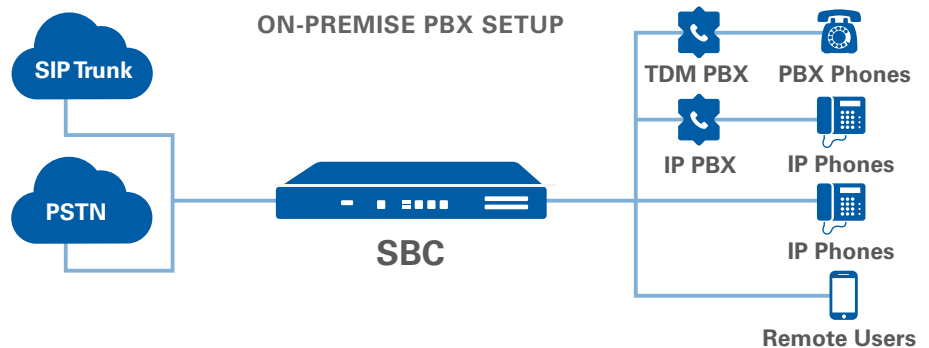

Sangoma Enterprise SBC Medium to Large Business SBC

Enterprise SBCs (eSBC) sit at the edge of your company's network and do the heavy lifting for VoIP phone calls that your firewall isn't designed to do. Hide important voice network information, protect your company network from malicious attacks—that can cause your telephone bill to skyrocket or become susceptible for hackers to breach your system and take down the network. Sangoma session border controllers offer affordable protection for small businesses that most integrators can configure and provision easily.

High Availability

Ensure business continuity with our High availability (HA) feature, allowing mirroring of your main SBC with a standby SBC ready to automatically take over calls in case of failure. This feature is included free of charge!

Use Cases

- **Service Provider Applications** -
 - SIP trunking
 - Remote worker
 - Hosted PBX
 - Core session router and load balancer

- ✓ Supports 25 - 250 Simultaneous Calls
- ✓ Field Upgradeable Session Expansion
- ✓ All-in-one Appliance for SIP & TDM Connections
- ✓ Cost-effective Session-based Licensing
- ✓ Enterprise Inter-site Networking & SIP Trunking
- ✓ Local Security Management for SMBs & Small Enterprises
- ✓ Optional Annual Support & Software Maintenance Plans

Session and Monitoring

- Multiple session routing options
- RTCP statistics reports
- QoS (ToS or DSCP)
- RADIUS CDR and authentication
- QoS monitoring and reporting

Debugging

- Dedicated Browser interface for capturing full RTP media and signaling information
- Onboard browser-based PCAP tracing, signaling and media – wireshark compatible
- Large onboard storage capacity for long term tracing